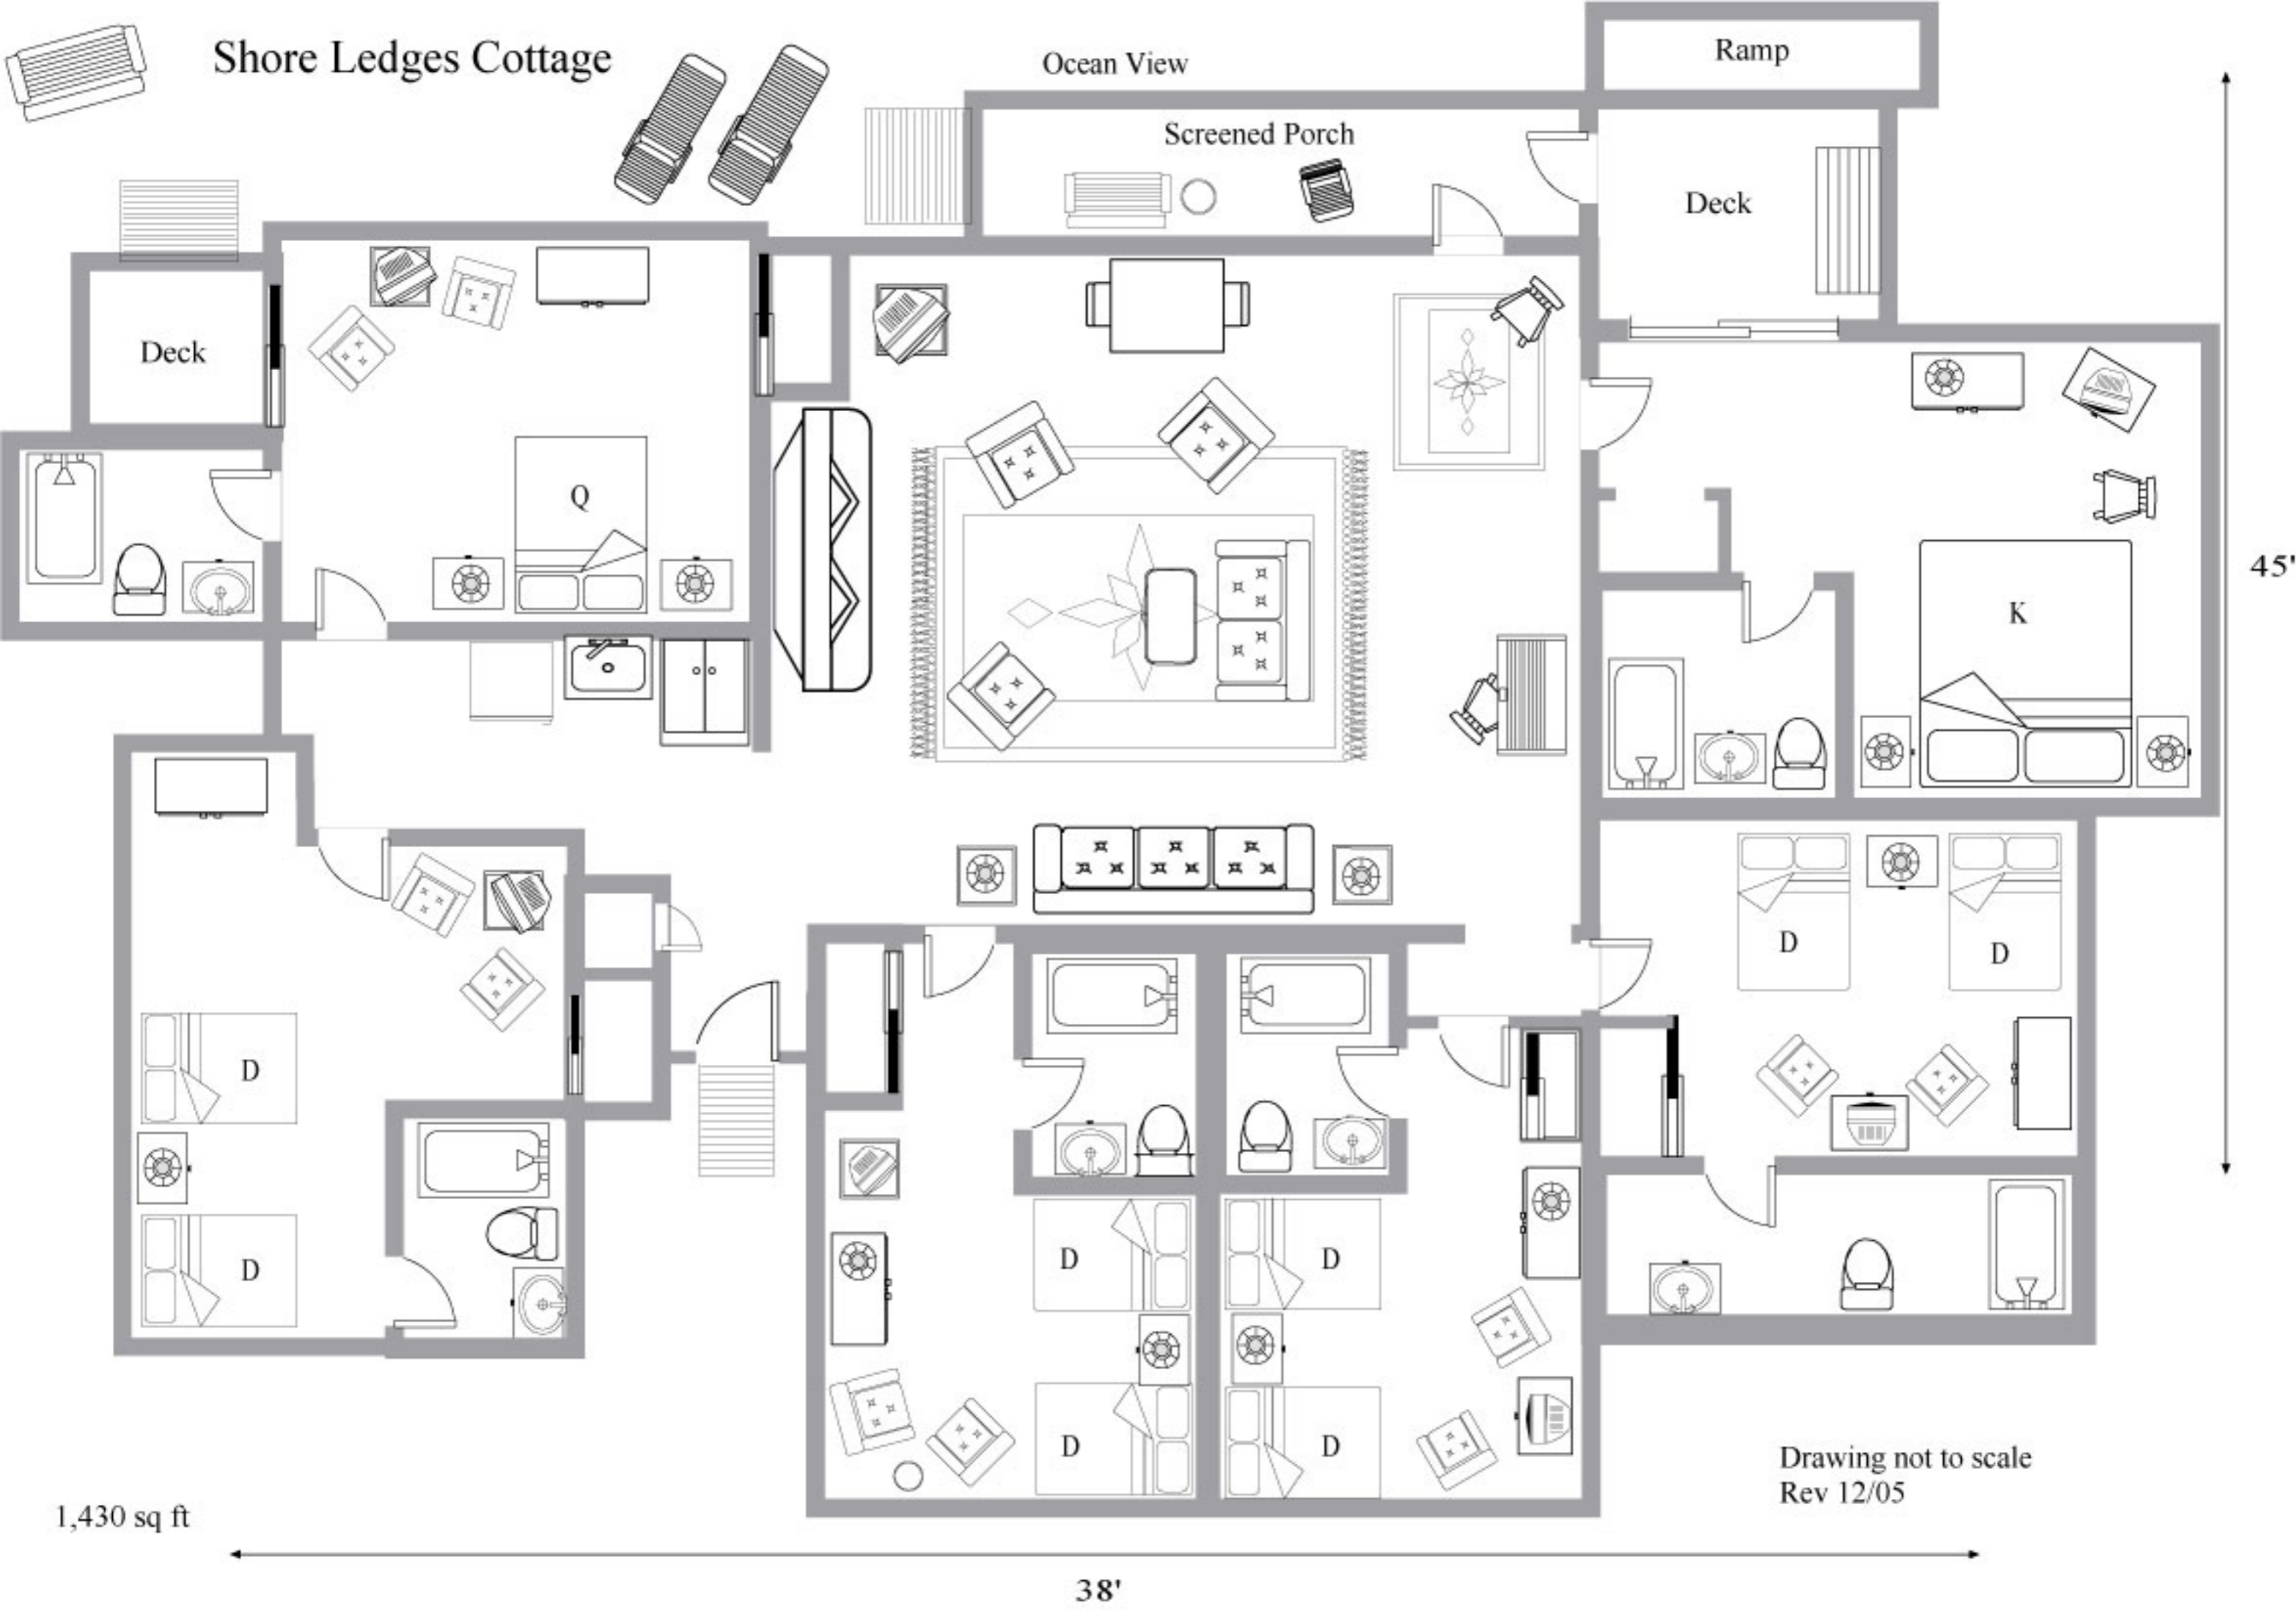

Shore Ledges Cottage

Ocean View

Ramp

Screened Porch

Deck

Deck

Q

K

D

D

D

D

D

1,430 sq ft

38'

45'

Drawing not to scale
Rev 12/05