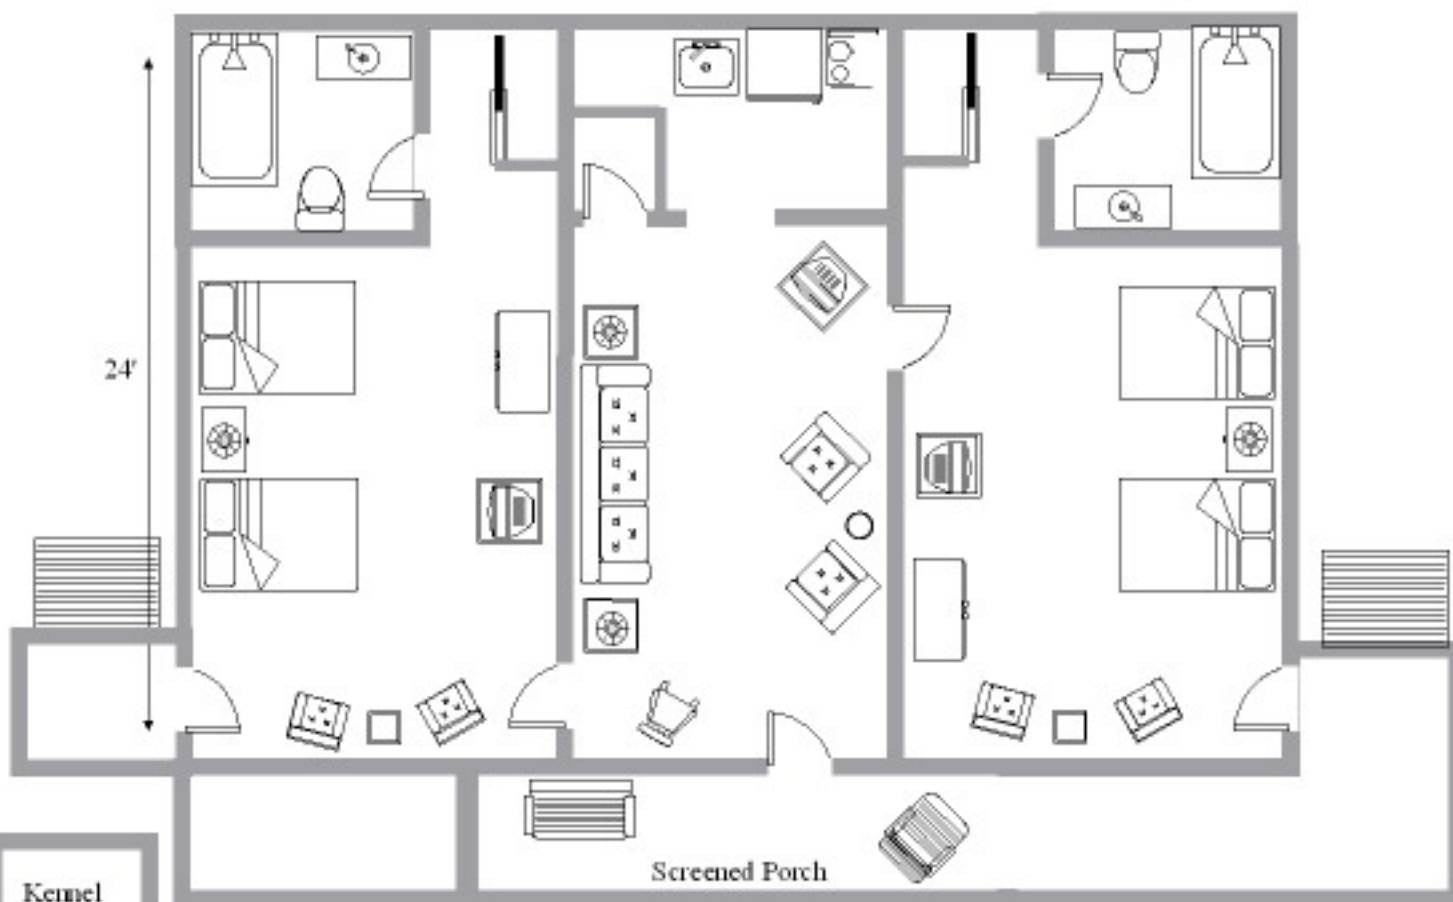

Round Cove Cottage

36'

24'

Kennel

864 sf

Drawing not to scale
Rev 12/05