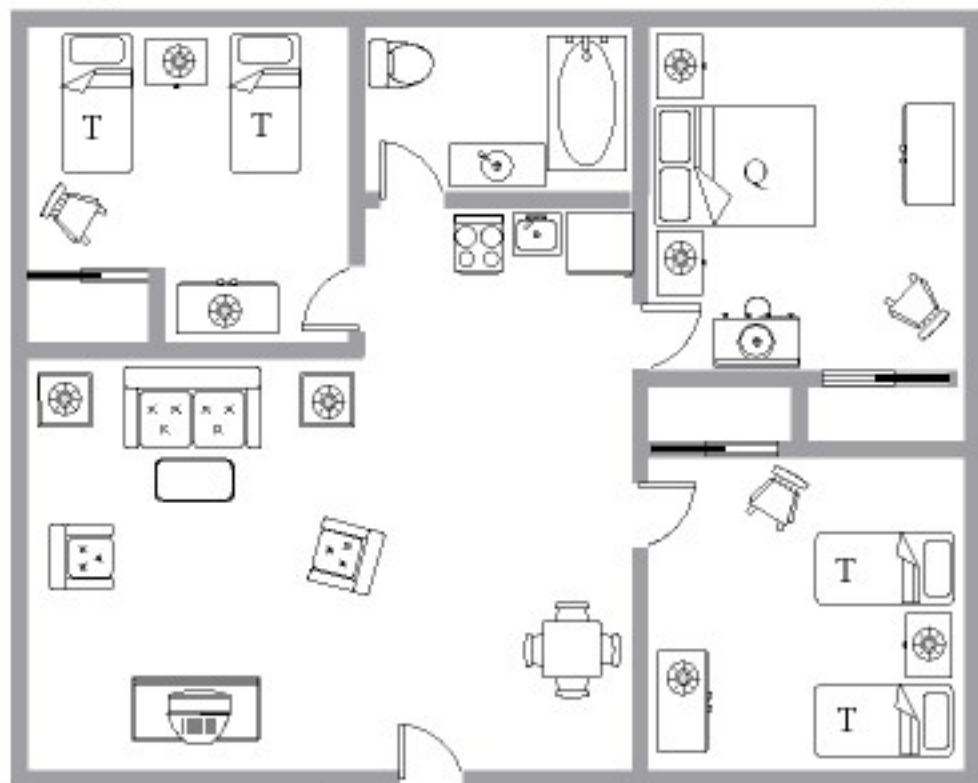

Pine Crest A

32'

24'

768 sf

Screened Porch

Drawing not to scale
Rev 12/05