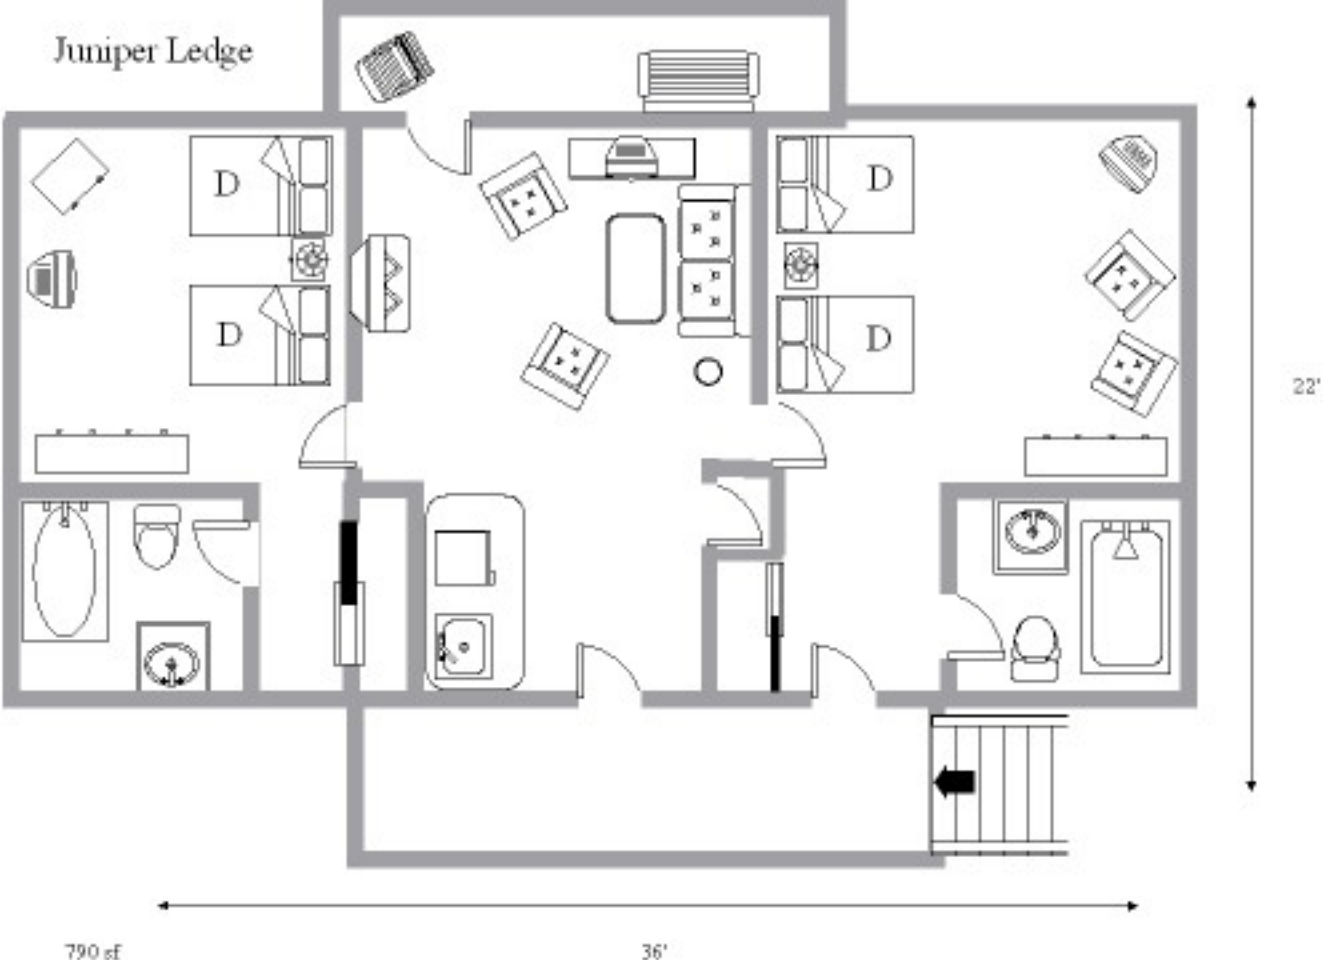

Juniper Ledge

790 sf

36'

Drawing not to scale
Rev 12/05