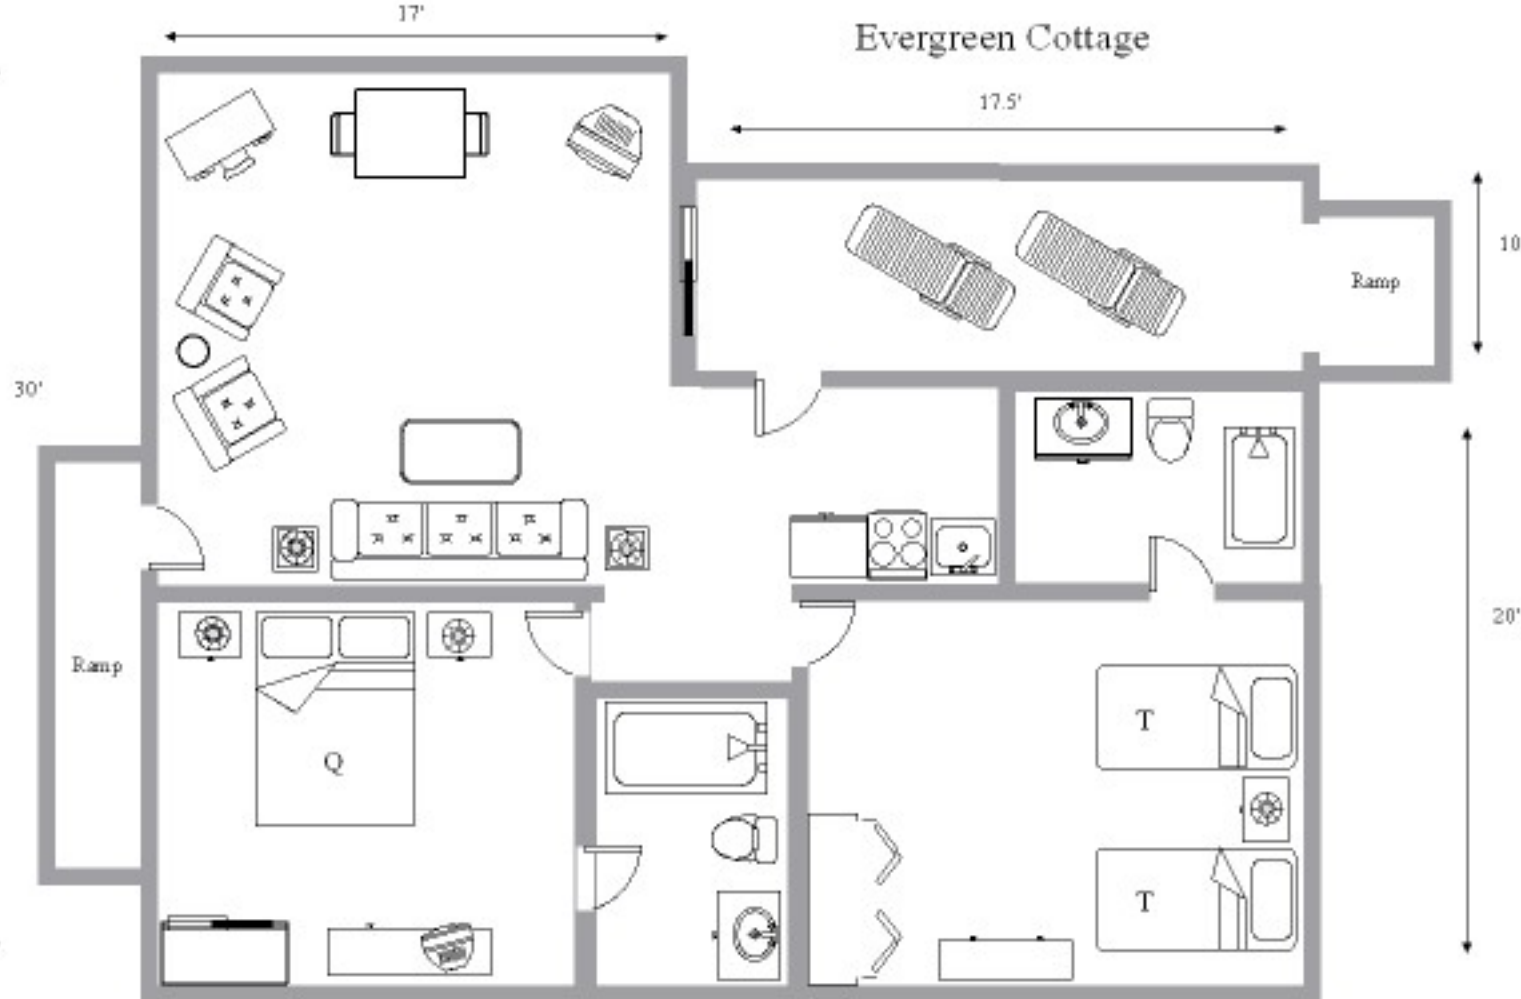

Evergreen Cottage

860 sf

Drawing not to scale
Rev 12/05