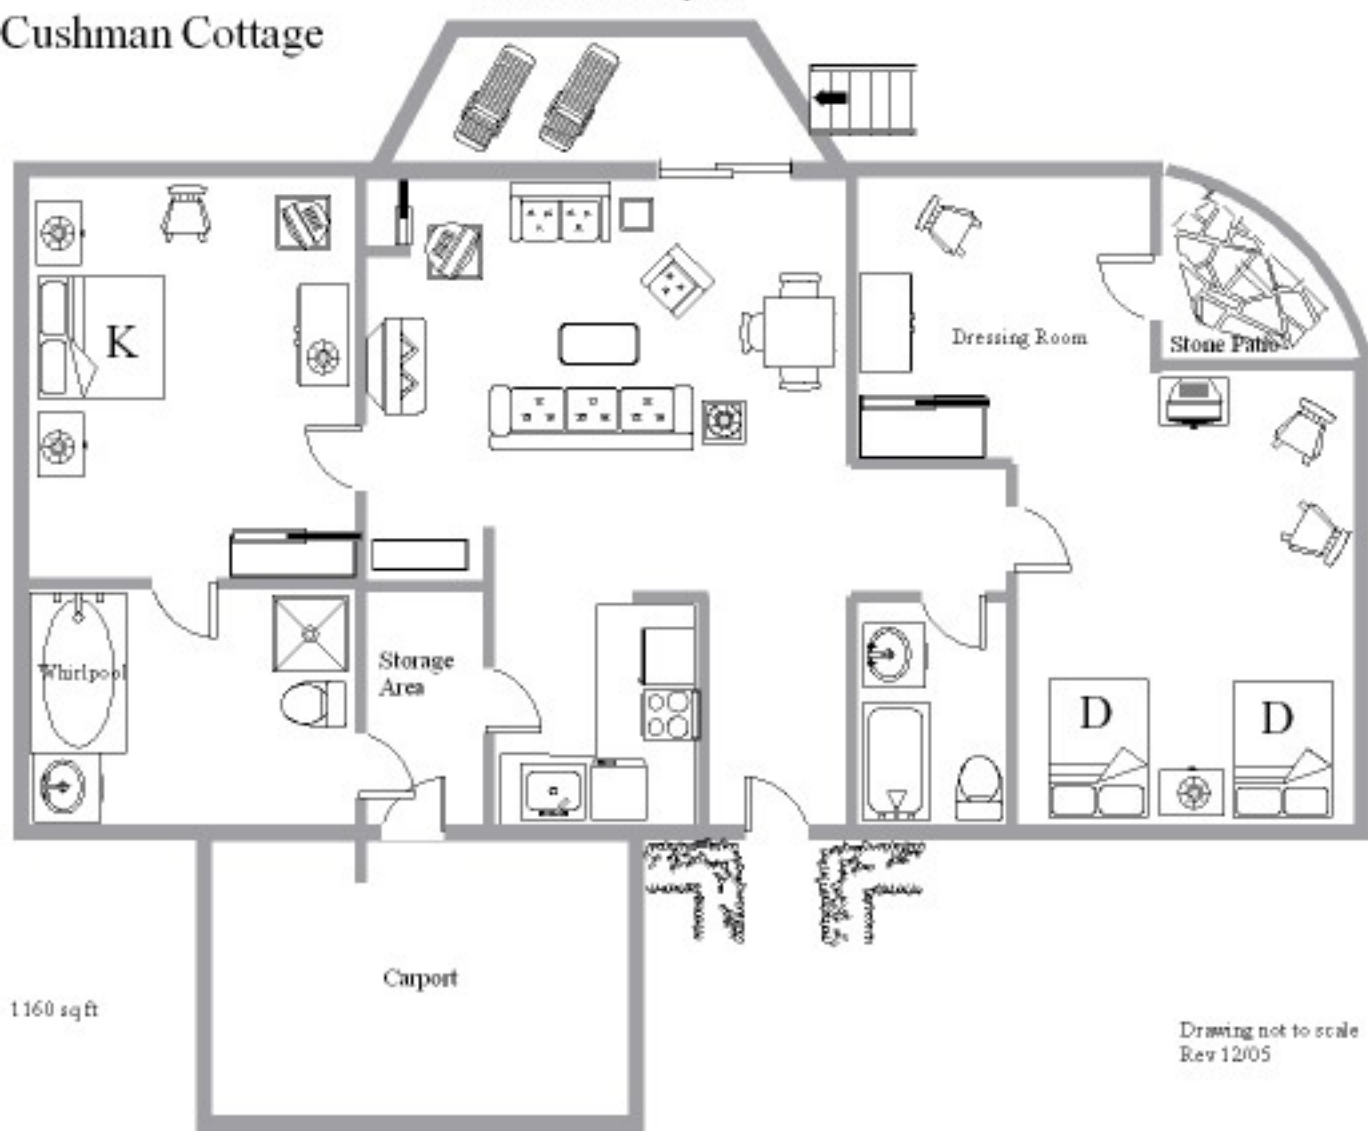

# Cushman Cottage

View to Cove behind pool

1160 sq ft

Drawing not to scale  
Rev 12/05