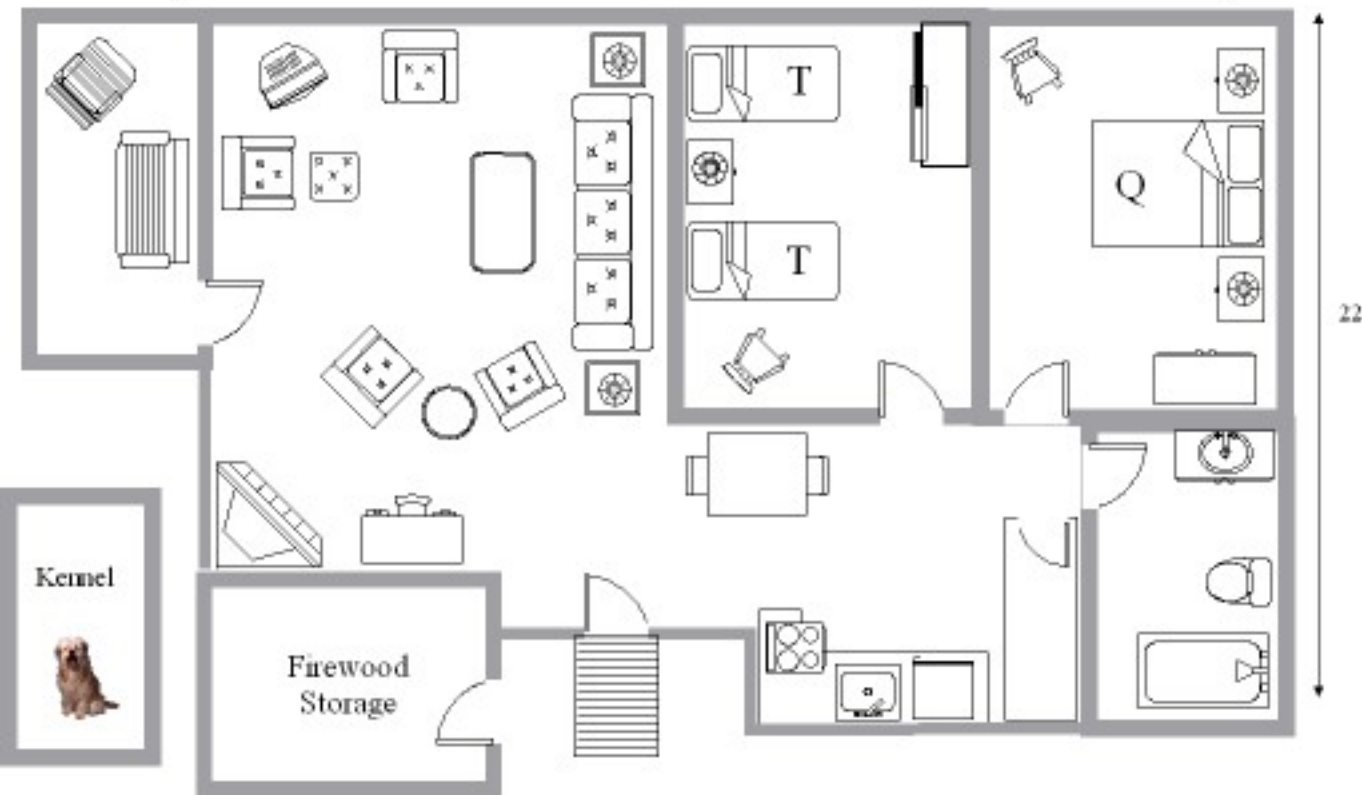

# Captain's Cottage

38' 9"

Water View

842 sf

Drawing not to scale  
Rev 12/05