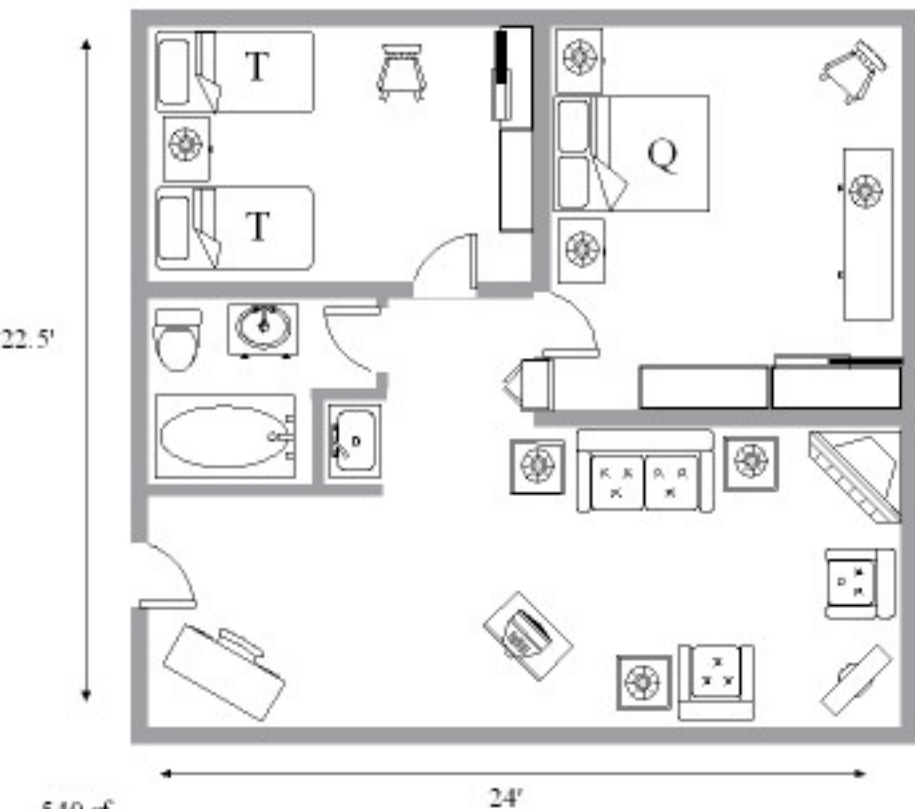

Birch Bark Cottage

540 sf

Playground

Drawing not to scale
Rev 12/05